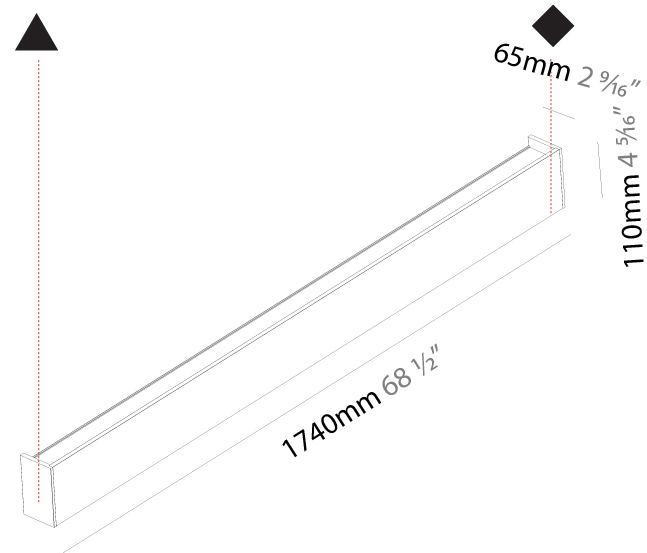

GENERAL

Series: Never Ending
Brand: Prolicht
Division: Architectural
Mounting Type: Surface
Mounting Location: Wall
Subcategory: Profile

PHYSICAL

Shape: Rectangle
Length (mm): 1740
Length (in): 68 1/2
Height (mm): 110
Depth (mm): 65
Height (in): 4 5/16
Depth (in): 2 9/16
Light Distribution: Direct / Indirect
Weight (kg): 6.2
Weight (lbs): 13.67
Diffuser: PMMA - Opal
Fixture Finish: ANA / SSR / BKV / CWI / CRY / HAB / MSR / UFT / ITA / RUA / OGR / FTG / MYG / RWR / LOD / PUS / FRO / FUP / KIA / POP / BLS / SPG / MEY / GOH / GUM / CHC / COM / ABZ / JAG / OBR / MOS / ROR
Fixture Material: Extruded Aluminum

ELECTRICAL

Lamp Type: LED (Zhaga Standard)
Input Wattage (W): 30
Total Output Wattage (W): 24 / 22.2 (3500K)
Dimming: Non-Dimming / Phase Dimming (120Vac only) / 0-10V Dimming
Driver Included: Yes
Driver Location: Integrated
Driver Type: Constant Current - 120 / 277Vac
Driver Class: Class 2
Input Voltage (V): 120 - 277
Constant Current (MA): 350 / 750 (3500K)

LED

Color Temperature (°K): 3000 / 3500 / 4000
Max. Delivered Lumen (lm): 1830 / 1901 / 1940
CRI: >80 CRI
Lamp Life (hrs): 50000

OPTICAL

RATINGS AND CERTIFICATIONS

Certified By: Certified for North American Standards
IP rating: IP20

PROJECT
TYPE
SPECIFIER
QUANTITY
DATE